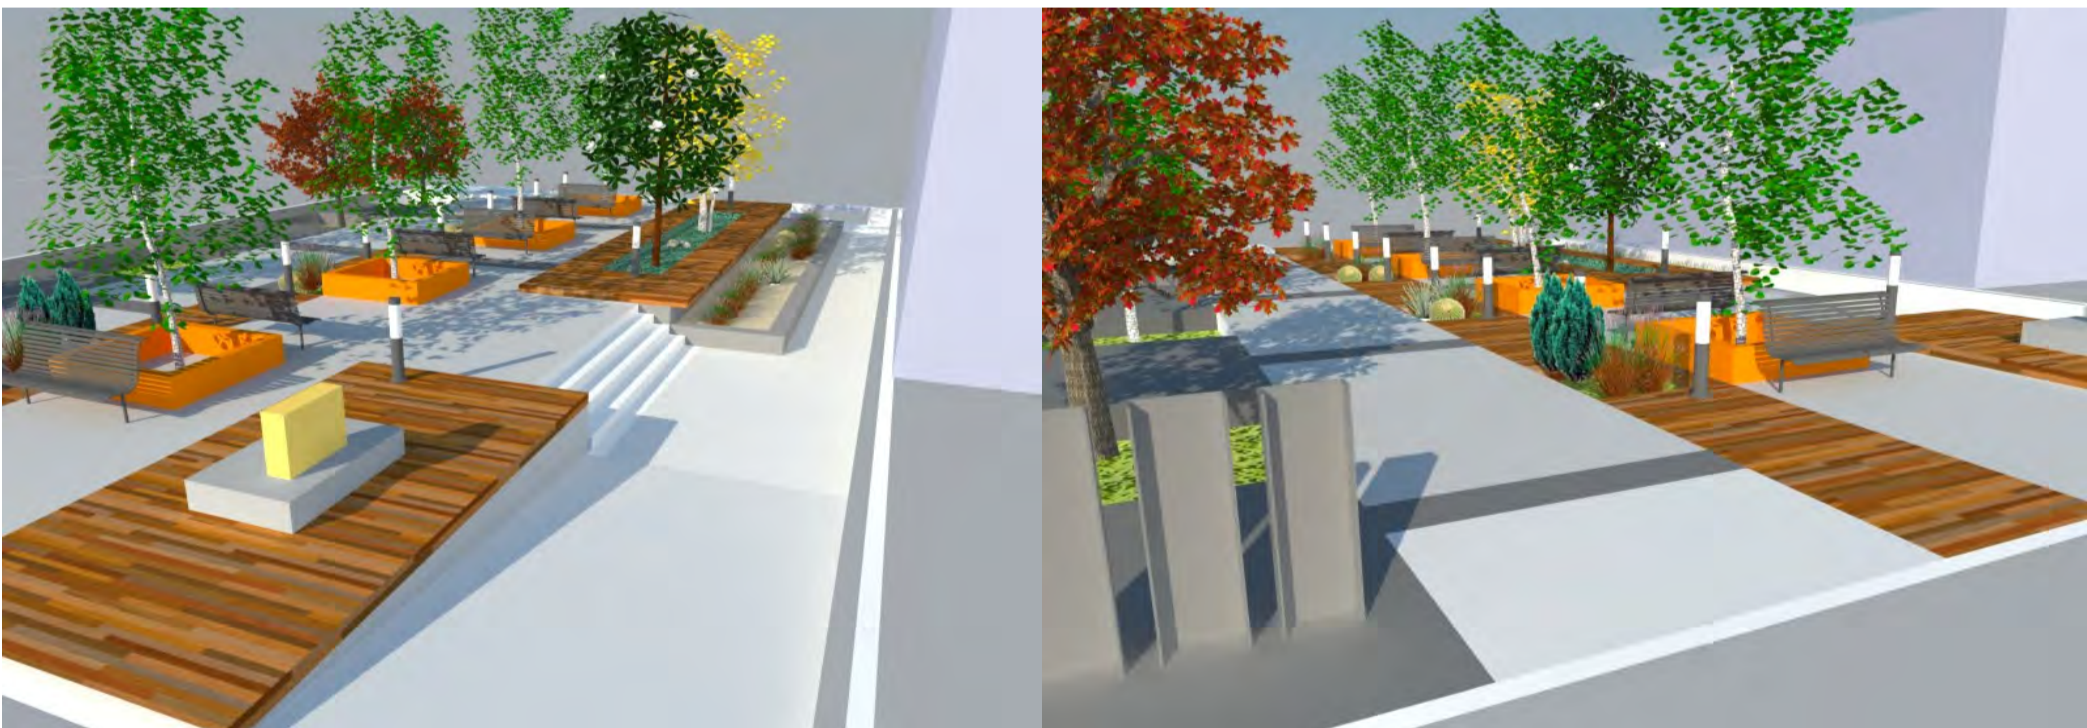

The design of the PARK FOR YOUR LIFE, is a contemporary design. Urban trees is maintained park, with replacement of three trees located in the bunker, on 3rd-trees and 2 nd magnitude scale, ash and magnolia a Fresno, and Magnolia deciduous, evergreen with a rich aroma spring.

The design premise was to keep the spatial flow, yet placing more equipment (seats)spaces that allow the relationship with the other passer, but also lighting and security at a time. Facilities thus stands to benefit from the shade of the tree and the relationship visual xeric shrubs and plants placed in beds of orange.

The materialization was used deck floors and cementitious floors. The beds both the park and the school, choose drought-tolerant species of low maintenance, less water-resistant cold climates, dry and arid.

The space to exhibit the sculpture, designed by Joel Saffe Berardo, this materialized in concrete and steel or stainless steel

Cut me. The objective of the sculpture is power transmitting the meaning of children. Why is the child center of a rainbow surge representing the joy and love